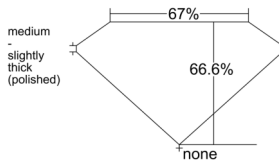

GIA®

FACSIMILE

GIA REPORT

7541861869

Verify this report at GIA.edu

GIA NATURAL DIAMOND DOSSIER®

March 23, 2026
GIA Report Number 7541861869
Shape and Cutting Style ..... Emerald Cut
Measurements ..... 6.00 x 4.27 x 2.84 mm

GRADING RESULTS

Carat Weight ..... 0.71 carat
Color Grade ..... F
Clarity Grade VVS1

ADDITIONAL GRADING INFORMATION

Polish ..... Excellent
Symmetry ..... Excellent
Fluorescence ..... Faint
Clarity Characteristics ..... Pinpoint
Inscription(s): GIA 7541861869

PROPORTIONS

GRADING SCALES

GIA COLOR SCALE		GIA CLARITY SCALE			
COLORLESS	D	VERY VERY SLIGHTLY INCLUDED	FLAWLESS		
	E		INTERNALLY FLAWLESS		
	F	VERY SLIGHTLY INCLUDED	VVS₁		
	G		VVS₂		
	H		VS₁		
	NEAR COLORLESS	I	SLIGHTLY INCLUDED	VS₂	
		J		SI₁	
		FAINT	K	INCLUDED	SI₂
			L		I₁
			M		I₂
VERT LIGHT	N		INCLUDED	I₃	
	O				
	P				
	Q				
	LIGHT		R		
		S			
		T			
U					
V					
W					
X					
Y					
Z