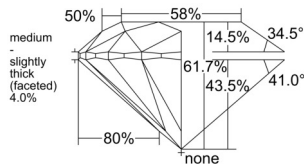

GIA®

FACSIMILE

GIA REPORT

7541854579

Verify this report at GIA.edu

GIA NATURAL DIAMOND DOSSIER®

March 20, 2026

GIA Report Number 7541854579

Shape and Cutting Style ..... Round Brilliant

Measurements ..... 4.37 - 4.39 x 2.70 mm

GRADING RESULTS

Carat Weight ..... 0.32 carat

Color Grade ..... E

Clarity Grade VS1

Cut Grade ..... Excellent

ADDITIONAL GRADING INFORMATION

Polish ..... Excellent

Symmetry ..... Excellent

Fluorescence ..... None

Clarity Characteristics ..... Feather, Pinpoint

Inscription(s): GIA 7541854579

PROPORTIONS

Profile to actual proportions

GRADING SCALES

GIA COLOR SCALE

COLORLESS	D
	E
	F
	G
	H
	I
	J
NEAR COLORLESS	K
	L
FAIN	M
	N
	O
	P
VERY LIGHT	Q
	R
	S
	T
	U
	V
	W
	X
	Y
LIGHT	Z

GIA CLARITY SCALE

FLAWLESS	INTERNAL FLAWLESS	
		FLAWLESS
VERY VERY SLIGHTLY INCLUDED	VVS₁	
	VVS₂	
VERY SLIGHTLY INCLUDED	VS₁	
	VS₂	
SLIGHTLY INCLUDED	SI₁	
	SI₂	
INCLUDED	I₁	
	I₂	
	I₃	

GIA CUT SCALE

EXCELLENT
VERY GOOD
GOOD
FAIR
POOR