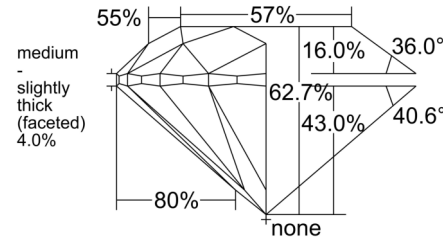

GIA NATURAL DIAMOND GRADING REPORT

March 20, 2026

GIA Report Number ..... 7541848669

Shape and Cutting Style ..... Round Brilliant

Measurements ..... 8.46 - 8.51 x 5.32 mm

GRADING RESULTS

Carat Weight ..... 2.40 carat

**Comments:** Clouds are not shown. Pinpoints are not shown.

PROPORTIONS

Profile to actual proportions

CLARITY CHARACTERISTICS

KEY TO SYMBOLS\*

- Crystal
- ~ Feather
- \\ Needle

\* Red symbols denote internal characteristics (inclusions). Green or black symbols denote external characteristics (blemishes). Diagram is an approximate representation of the diamond, and symbols shown indicate type, position, and approximate size of clarity characteristics. All clarity characteristics may not be shown. Details of finish are not shown.