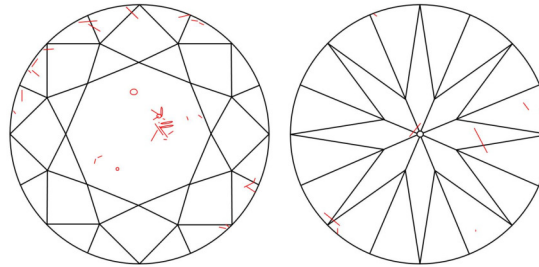

**Comments:** Clouds are not shown. Pinpoints are not shown.

PROPORTIONS

Profile to actual proportions

CLARITY CHARACTERISTICS

KEY TO SYMBOLS\*

- Crystal
- ~ Feather
- \\ Needle

\* Red symbols denote internal characteristics (inclusions). Green or black symbols denote external characteristics (blemishes). Diagram is an approximate representation of the diamond, and symbols shown indicate type, position, and approximate size of clarity characteristics. All clarity characteristics may not be shown. Details of finish are not shown.