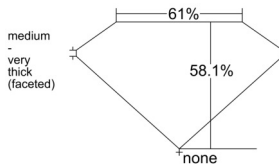

GIA®

FACSIMILE

GIA REPORT

7541841881

Verify this report at GIA.edu

GIA NATURAL DIAMOND DOSSIER®

March 20, 2026

GIA Report Number 7541841881

Shape and Cutting Style ..... Marquise Brilliant

Measurements ..... 9.56 x 4.72 x 2.74 mm

GRADING RESULTS

Carat Weight ..... 0.70 carat

Color Grade ..... G

Clarity Grade VVS2

ADDITIONAL GRADING INFORMATION

Polish ..... Very Good

Symmetry ..... Very Good

Fluorescence ..... Medium Blue

Clarity Characteristics..... Pinpoint, Indented Natural

Inscription(s): GIA 7541841881

PROPORTIONS

Profile not to actual proportions

GRADING SCALES

GIA COLOR SCALE		GIA CLARITY SCALE			
COLORLESS	D	VERY VERY SLIGHTLY INCLUDED	FLAWLESS		
	E		INTERNALLY FLAWLESS		
	F	VERY SLIGHTLY INCLUDED	VVS₁		
	G		VVS₂		
	H		VS₁		
	NEAR COLORLESS	I	SLIGHTLY INCLUDED	VS₂	
		J		SI₁	
		FAINT	K	INCLUDED	SI₂
			L		I₁
			M		I₂
VERT LIGHT	N	LIGHT	I₃		
	O				
	P				
	Q				
	R