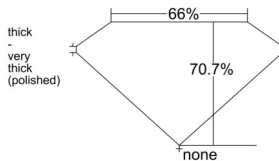

GIA®

FACSIMILE

GIA REPORT 7541838593

Verify this report at gia.edu

GIA NATURAL DIAMOND DOSSIER®

March 20, 2026
GIA Report Number 7541838593
Shape and Cutting Style ..... Emerald Cut
Measurements ..... 5.79 x 4.14 x 2.93 mm

GRADING RESULTS

Carat Weight ..... 0.70 carat
Color Grade ..... F
Clarity Grade VS1

ADDITIONAL GRADING INFORMATION

Polish ..... Very Good
Symmetry ..... Very Good
Fluorescence ..... Faint
Clarity Characteristics ..... Crystal, Cloud, Pinpoint
Inscription(s): GIA 7541838593

PROPORTIONS

Profile not to actual proportions

GRADING SCALES

GIA COLOR SCALE		GIA CLARITY SCALE			
COLORLESS	D	VERY VERY SLIGHTLY INCLUDED	FLAWLESS		
	E		INTERNALLY FLAWLESS		
	F	VERY SLIGHTLY INCLUDED	VVS₁		
	G		VVS₂		
	H		VS₁		
	NEAR COLORLESS	I	SLIGHTLY INCLUDED	VS₂	
		J		SI₁	
		FAINT	K	INCLUDED	SI₂
			L		I₁
			M		I₂
VERT LIGHT	N		INCLUDED	I₃	
	O				
	P				
	Q				
	R				
LIGHT	S				
	T				
	U				
	V				
	W				
X					
Y					
Z