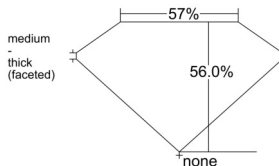

GIA®

FACSIMILE

GIA REPORT

7541838206

Verify this report at GIA.edu

GIA NATURAL DIAMOND DOSSIER®

March 20, 2026

GIA Report Number 7541838206

Shape and Cutting Style ..... Heart Brilliant

Measurements ..... 4.87 x 5.37 x 3.01 mm

GRADING RESULTS

Carat Weight ..... 0.44 carat

Color Grade ..... G

Clarity Grade ..... Internally Flawless

ADDITIONAL GRADING INFORMATION

Polish ..... Excellent

Symmetry ..... Very Good

Fluorescence ..... None

Clarity Characteristics..... Minor Details of Polish

Inscription(s): GIA 7541838206

PROPORTIONS

Profile not to actual proportions

GRADING SCALES

GIA COLOR SCALE		GIA CLARITY SCALE			
COLORLESS	D	VERY VERY SLIGHTLY INCLUDED	FLAWLESS		
	E		INTERNALLY FLAWLESS		
	F	VERY SLIGHTLY INCLUDED	VVS₁		
	G		VVS₂		
	H		VS₁		
	NEAR COLORLESS	I	SLIGHTLY INCLUDED	VS₂	
		J		SI₁	
		FAINT	K	INCLUDED	SI₂
			L		I₁
			M		I₂
VERT LIGHT	N	LIGHT	I₃		
	O				
	P				
	Q				
	R