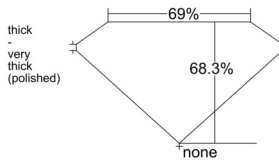

GIA®

FACSIMILE

GIA REPORT 7541837700

Verify this report at GIA.edu

GIA NATURAL DIAMOND DOSSIER®

March 18, 2026
GIA Report Number 7541837700
Shape and Cutting Style ..... Square Emerald Cut
Measurements ..... 4.84 x 4.76 x 3.25 mm

GRADING RESULTS

Carat Weight ..... 0.70 carat
Color Grade ..... F
Clarity Grade VS2

ADDITIONAL GRADING INFORMATION

Polish ..... Excellent
Symmetry ..... Very Good
Fluorescence ..... None
Clarity Characteristics ..... Crystal
Inscription(s): GIA 7541837700

PROPORTIONS

Profile not to actual proportions

GRADING SCALES

GIA COLOR SCALE		GIA CLARITY SCALE			
COLORLESS	D	VERY VERY SLIGHTLY INCLUDED	FLAWLESS		
	E		INTERNALLY FLAWLESS		
	F	VERY SLIGHTLY INCLUDED	VVS₁		
	G		VVS₂		
	H		VS₁		
	NEAR COLORLESS	I	SLIGHTLY INCLUDED	VS₂	
		J		SI₁	
		FAINT	K	INCLUDED	SI₂
			L		I₁
			M		I₂
VERT LIGHT	N	LIGHT	I₃		
	O				
	P				
	Q				
	R