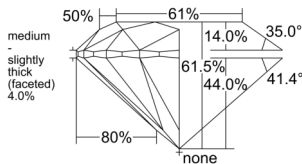

GIA®

FACSIMILE

GIA REPORT 7541823921

Verify this report at GIA.edu

GIA NATURAL DIAMOND DOSSIER®

March 17, 2026
GIA Report Number 7541823921
Shape and Cutting Style ..... Round Brilliant
Measurements ..... 5.68 - 5.70 x 3.50 mm

GRADING RESULTS

Carat Weight ..... 0.70 carat
Color Grade ..... M
Clarity Grade VS1
Cut Grade ..... Excellent

ADDITIONAL GRADING INFORMATION

Polish ..... Excellent
Symmetry ..... Excellent
Fluorescence ..... None
Clarity Characteristics ..... Feather, Pinpoint
Inscription(s): GIA 7541823921

PROPORTIONS

Profile to actual proportions