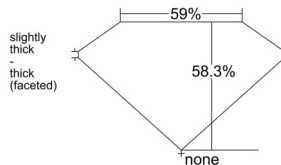

GIA®

FACSIMILE

GIA REPORT

7541816625

Verify this report at GIA.edu

GIA NATURAL DIAMOND DOSSIER®

March 16, 2026
GIA Report Number **7541816625**
Shape and Cutting Style ..... **Heart Brilliant**
Measurements ..... **4.30 x 4.93 x 2.88 mm**

GRADING RESULTS

Carat Weight ..... **0.34 carat**
Color Grade ..... **E**
Clarity Grade **VVS2**

ADDITIONAL GRADING INFORMATION

Polish ..... **Excellent**
Symmetry ..... **Very Good**
Fluorescence ..... **None**
Clarity Characteristics..... **Feather, Cloud**
Inscription(s): GIA 7541816625

PROPORTIONS

Profile not to actual proportions

GRADING SCALES

GIA COLOR SCALE		GIA CLARITY SCALE			
COLORLESS	D	VERY VERY SLIGHTLY INCLUDED	FLAWLESS		
	E		INTERNALLY FLAWLESS		
	F	VERY SLIGHTLY INCLUDED	VVS₁		
	G		VVS₂		
	H		VS₁		
	NEAR COLORLESS	I	SLIGHTLY INCLUDED	VS₂	
		J		SI₁	
		FAINT	K	INCLUDED	SI₂
			L		I₁
			M		I₂
VERT LIGHT			N	INCLUDED	I₃
			O		
			P		
	Q				
LIGHT	R				
	S				
	T				
	U				
	V				
	Z