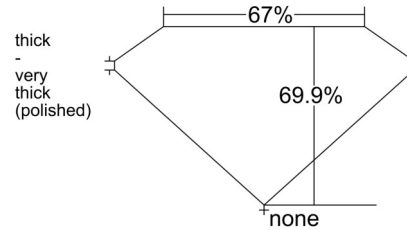

GIA NATURAL DIAMOND GRADING REPORT

March 18, 2026

GIA Report Number 7541816579

Shape and Cutting Style Cut-Cornered Rectangular
Modified Brilliant

Measurements 8.09 x 6.21 x 4.34 mm

GRADING RESULTS

Carat Weight 2.01 carat

PROPORTIONS

Profile not to actual proportions

CLARITY CHARACTERISTICS

KEY TO SYMBOLS*

- Needle
- Cloud
- Pinpoint

* Red symbols denote internal characteristics (inclusions). Green or black symbols denote external characteristics (blemishes). Diagram is an approximate representation of the diamond, and symbols shown indicate type, position, and approximate size of clarity characteristics. All clarity characteristics may not be shown. Details of finish are not shown.