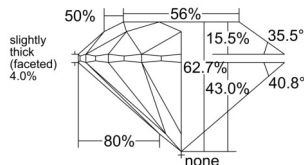

GIA®

FACSIMILE

GIA REPORT

7541813247

Verify this report at GIA.edu

GIA NATURAL DIAMOND DOSSIER®

March 16, 2026

GIA Report Number 7541813247

Shape and Cutting Style ..... Round Brilliant

Measurements ..... 4.43 - 4.44 x 2.78 mm

GRADING RESULTS

Carat Weight ..... 0.34 carat

Color Grade ..... F

Clarity Grade VS1

Cut Grade ..... Excellent

ADDITIONAL GRADING INFORMATION

Polish ..... Excellent

Symmetry ..... Excellent

Fluorescence ..... Strong Blue

Clarity Characteristics ..... Crystal, Feather

Inscription(s): GIA 7541813247

PROPORTIONS

Profile to actual proportions

GRADING SCALES

GIA COLOR SCALE

COLORLESS	D
	E
	F
	G
	H
	I
	J
NEAR COLORLESS	K
	L
Faint	M
	N
	O
	P
Very Light	Q
	R
	S
	T
	U
	V
	W
	X
	Y
Light	Z

GIA CLARITY SCALE

FLAWLESS	INTERNAL FLAWLESS	
		EXCELLENT
VERY VERY SLIGHTLY INCLUDED	VVS₁	
	VVS₂	
VERY SLIGHTLY INCLUDED	VS₁	
	VS₂	
SLIGHTLY INCLUDED	SI₁	
	SI₂	
INCLUDED	I₁	
	I₂	
	I₃	
POOR		

GIA CUT SCALE

EXCELLENT
VERY GOOD
GOOD
FAIR
POOR