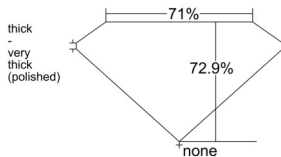

GIA®

FACSIMILE

GIA REPORT 7541801859

Verify this report at GIA.edu

GIA NATURAL DIAMOND DOSSIER®

March 12, 2026
GIA Report Number 7541801859
Shape and Cutting Style ..... Square Modified Brilliant
Measurements ..... 4.53 x 4.52 x 3.30 mm

GRADING RESULTS

Carat Weight ..... 0.57 carat
Color Grade ..... G
Clarity Grade VVS1

ADDITIONAL GRADING INFORMATION

Polish ..... Excellent
Symmetry ..... Very Good
Fluorescence ..... None
Clarity Characteristics ..... Pinpoint
Inscription(s): GIA 7541801859

PROPORTIONS

Profile not to actual proportions

GRADING SCALES

GIA COLOR SCALE		GIA CLARITY SCALE			
COLORLESS	D	VERY VERY SLIGHTLY INCLUDED	FLAWLESS		
	E		INTERNALLY FLAWLESS		
	F		VVS₁		
	NEAR COLORLESS	G	VERY SLIGHTLY INCLUDED	VVS₂	
		H		VS₁	
		FAINT	I	SLIGHTLY INCLUDED	VS₂
			J		SI₁
			K	SLIGHTLY INCLUDED	SI₂
	LIGHT	L	INCLUDED	I₁	
		M		I₂	
N		I₃			
O					
P					
Q					
R