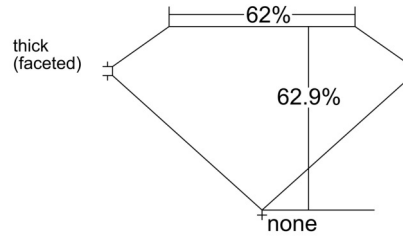

PROPORTIONS

Profile not to actual proportions