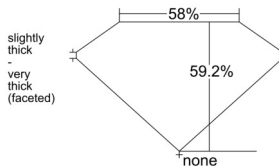

GIA®

FACSIMILE

GIA REPORT 7541792529

Verify this report at GIA.edu

GIA NATURAL DIAMOND DOSSIER®

March 11, 2026
GIA Report Number **7541792529**
Shape and Cutting Style ..... **Heart Brilliant**
Measurements ..... **5.22 x 6.17 x 3.65 mm**

GRADING RESULTS

Carat Weight ..... **0.71 carat**
Color Grade ..... **H**
Clarity Grade **VS2**

ADDITIONAL GRADING INFORMATION

Polish ..... **Excellent**
Symmetry ..... **Excellent**
Fluorescence ..... **None**
Clarity Characteristics ..... **Feather**
Inscription(s): **GIA 7541792529**

PROPORTIONS

Profile not to actual proportions

GRADING SCALES

GIA COLOR SCALE		GIA CLARITY SCALE			
COLORLESS	D	VERY VERY SLIGHTLY INCLUDED	FLAWLESS		
	E		INTERNALLY FLAWLESS		
	F	VERY SLIGHTLY INCLUDED	VVS₁		
	G		VVS₂		
	H		VS₁		
	NEAR COLORLESS	I	SLIGHTLY INCLUDED	VS₂	
		J		SI₁	
		FAINT	K	INCLUDED	SI₂
			L		I₁
			M		I₂
VERT LIGHT			N	INCLUDED	I₃
			O		
			P		
	Q				
LIGHT	R				
	S				
	T				
	U				
	V				
	Z