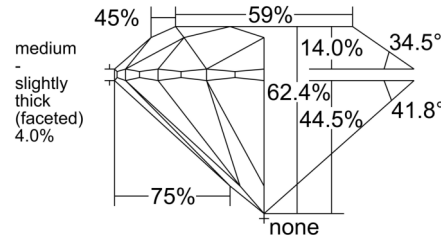

GIA REPORT
7541765202

Verify this report at GIA.edu

FACSIMILE

This is a digital representation of the original GIA Report. This representation might not be accepted in lieu of the original GIA Report in certain circumstances. The original GIA Report includes certain security features which are not reproducible on this facsimile.

GIA NATURAL DIAMOND GRADING REPORT

March 09, 2026
GIA Report Number 7541765202
Shape and Cutting Style ..... Round Brilliant
Measurements ..... 7.60 - 7.63 x 4.76 mm

GRADING RESULTS

Carat Weight ..... 1.70 carat
Color Grade ..... E
Clarity Grade SI1
Cut Grade ..... Excellent

ADDITIONAL GRADING INFORMATION

Polish ..... Excellent
Symmetry ..... Excellent
Fluorescence ..... None
Inscription(s): GIA 7541765202
Comments: Pinpoints are not shown.

PROPORTIONS

Profile to actual proportions