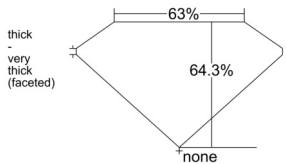

GIA®

FACSIMILE

GIA REPORT

7541764376

Verify this report at GIA.edu

GIA NATURAL DIAMOND DOSSIER®

March 06, 2026
GIA Report Number **7541764376**
Shape and Cutting Style ..... **Pear Brilliant**
Measurements ..... **7.25 x 4.61 x 2.96 mm**

GRADING RESULTS

Carat Weight ..... **0.60 carat**
Color Grade ..... **G**
Clarity Grade **VS1**

ADDITIONAL GRADING INFORMATION

Polish ..... **Very Good**
Symmetry ..... **Excellent**
Fluorescence ..... **Medium Blue**
Clarity Characteristics ..... **Feather, Pinpoint**
Inscription(s): **GIA 7541764376**

PROPORTIONS

Profile not to actual proportions

GRADING SCALES

GIA COLOR SCALE		GIA CLARITY SCALE	
COLORLESS	D	VERY VERY SLIGHTLY INCLUDED	FLAWLESS
	E		INTERNALLY FLAWLESS
	F		VVS₁
	G		VVS₂
	H		VS₁
	I		VS₂
	J		SI₁
	K		SI₂
	L		I₁
	M		I₂
NEAR COLORLESS	N	SLIGHTLY INCLUDED	I₃
	O		
	P		
	Q		
FAINT	R		
	S		
	T		
	U		
VERT LIGHT	V		
	W		
	X		
	Y		
LIGHT	Z