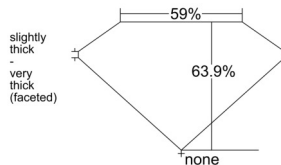

GIA®

FACSIMILE

GIA REPORT

7541762708

Verify this report at GIA.edu

GIA NATURAL DIAMOND DOSSIER®

March 09, 2026
GIA Report Number **7541762708**
Shape and Cutting Style ..... **Pear Brilliant**
Measurements ..... **8.25 x 5.32 x 3.40 mm**

GRADING RESULTS

Carat Weight ..... **0.90 carat**
Color Grade ..... **I**
Clarity Grade **VVS1**

ADDITIONAL GRADING INFORMATION

Polish ..... **Excellent**
Symmetry ..... **Excellent**
Fluorescence ..... **None**
Clarity Characteristics..... **Pinpoint, Feather**
Inscription(s): **GIA 7541762708**

PROPORTIONS

Profile not to actual proportions

GRADING SCALES

GIA COLOR SCALE		GIA CLARITY SCALE	
NEAR COLORLESS	D	VERY VERY SLIGHTLY INCLUDED	FLAWLESS
	E		INTERNALLY FLAWLESS
	F		VVS₁
	G		VVS₂
	H		VS₁
	I		VS₂
	J		SI₁
	K		SI₂
	L		I₁
	M		I₂
FAINT	N	SLIGHTLY INCLUDED	I₃
	O		
	P		
	Q		
VERY LIGHT	R	INCLUDED	
	S		
	T		
	U		
	V		
	W		
	X		
	Y		
LIGHT	Z