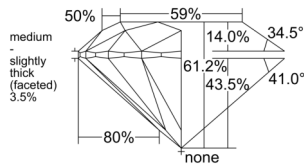

GIA®

FACSIMILE

GIA REPORT

7541759254

Verify this report at GIA.edu

GIA NATURAL DIAMOND DOSSIER®

March 06, 2026

GIA Report Number 7541759254

Shape and Cutting Style ..... Round Brilliant

Measurements ..... 5.10 - 5.14 x 3.13 mm

GRADING RESULTS

Carat Weight ..... 0.50 carat

Color Grade L

Clarity Grade VVS1

Cut Grade ..... Excellent

ADDITIONAL GRADING INFORMATION

Polish ..... Excellent

Symmetry ..... Excellent

Fluorescence ..... None

Clarity Characteristics ..... Pinpoint, Feather

Inscription(s): GIA 7541759254

PROPORTIONS

Profile to actual proportions

GRADING SCALES

GIA
COLOR
SCALE

COLORESS	D
	E
	F
	G
	H
	I
	J
NEAR COLORESS	K
	L
FAIN	M
	N
	O
	P
VERY LIGHT	Q
	R
	S
	T
	U
	V
	W
	X
	Y
LIGHT	Z

GIA
CLARITY
SCALE

	FLAWLESS
	INTERNALLY FLAWLESS
VERY VERY SLIGHTLY INCLUDED	VVS₁
	VVS₂
VERY SLIGHTLY INCLUDED	VS₁
	VS₂
SLIGHTLY INCLUDED	SI₁
	SI₂
	I₁
	I₂
INCLUDED	I₃

GIA
CUT
SCALE

	EXCELLENT
	VERY GOOD
	GOOD
	FAIR
	POOR