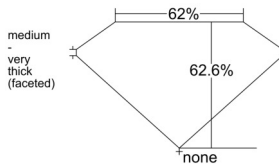

GIA®

FACSIMILE

GIA REPORT 7541749959

Verify this report at GIA.edu

GIA NATURAL DIAMOND DOSSIER®

March 05, 2026
GIA Report Number 7541749959
Shape and Cutting Style ..... Pear Brilliant
Measurements ..... 7.85 x 4.99 x 3.13 mm

GRADING RESULTS

Carat Weight ..... 0.71 carat
Color Grade ..... F
Clarity Grade VS1

ADDITIONAL GRADING INFORMATION

Polish ..... Excellent
Symmetry ..... Very Good
Fluorescence ..... None
Clarity Characteristics.. Crystal, Cloud, Feather, Indented Natural
Inscription(s): GIA 7541749959

PROPORTIONS

Profile not to actual proportions

GRADING SCALES

GIA COLOR SCALE		GIA CLARITY SCALE			
COLORLESS	D	VERY VERY SLIGHTLY INCLUDED	FLAWLESS		
	E		INTERNALLY FLAWLESS		
	F	VERY SLIGHTLY INCLUDED	VVS₁		
	G		VVS₂		
	H		VS₁		
	NEAR COLORLESS	I	SLIGHTLY INCLUDED	VS₂	
		J		SI₁	
		FAINT	K	INCLUDED	SI₂
			L		I₁
	M		I₂		
VERT LIGHT	N		INCLUDED	I₃	
	O				
	P				
	Q				
LIGHT	R				
	S				
	T				
	U				
	V				
	W				
	X				
	Y				
	Z