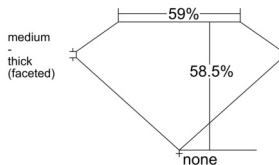

GIA®

FACSIMILE

GIA REPORT 7541749005

Verify this report at GIA.edu

GIA NATURAL DIAMOND DOSSIER®

March 05, 2026
GIA Report Number 7541749005
Shape and Cutting Style ..... Heart Brilliant
Measurements ..... 5.27 x 6.19 x 3.62 mm

GRADING RESULTS

Carat Weight ..... 0.71 carat
Color Grade ..... J
Clarity Grade VS1

ADDITIONAL GRADING INFORMATION

Polish ..... Excellent
Symmetry ..... Excellent
Fluorescence ..... Faint
Clarity Characteristics ..... Crystal, Cloud
Inscription(s): GIA 7541749005

PROPORTIONS

Profile not to actual proportions

GRADING SCALES

GIA COLOR SCALE		GIA CLARITY SCALE			
COLORLESS	D	VERY VERY SLIGHTLY INCLUDED	FLAWLESS		
	E		INTERNALLY FLAWLESS		
	F	VERY SLIGHTLY INCLUDED	VVS₁		
	G		VVS₂		
	H		VS₁		
	NEAR COLORLESS	I	SLIGHTLY INCLUDED	VS₂	
		J		SI₁	
		FAINT	K	INCLUDED	SI₂
			L		I₁
			M		I₂
VERT LIGHT	N	LIGHT	I₃		
	O				
	P				
	Q				
	R