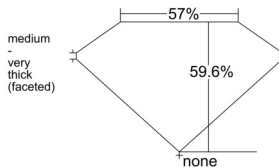

GIA®

FACSIMILE

GIA REPORT 7541739855

Verify this report at GIA.edu

GIA NATURAL DIAMOND DOSSIER®

March 05, 2026
GIA Report Number 7541739855
Shape and Cutting Style ..... Heart Brilliant
Measurements ..... 5.36 x 6.37 x 3.80 mm

GRADING RESULTS

Carat Weight ..... 0.77 carat
Color Grade ..... H
Clarity Grade ..... Internally Flawless

ADDITIONAL GRADING INFORMATION

Polish ..... Excellent
Symmetry ..... Excellent
Fluorescence ..... None
Clarity Characteristics.....Natural, Minor Details of Polish
Inscription(s): GIA 7541739855

PROPORTIONS

Profile not to actual proportions

GRADING SCALES

GIA COLOR SCALE		GIA CLARITY SCALE			
COLORLESS	D	VERY VERY SLIGHTLY INCLUDED	FLAWLESS		
	E		INTERNALLY FLAWLESS		
	F	VERY SLIGHTLY INCLUDED	VVS₁		
	G		VVS₂		
	H		VS₁		
	NEAR COLORLESS	I	VERY SLIGHTLY INCLUDED	VS₂	
		J		SI₁	
		FAINT	K	SLIGHTLY INCLUDED	SI₂
			L		I₁
			M		I₂
VERTICALLY LIGHT	N	INCLUDED	I₃		
	O				
	P				
	Q				
	R				
LIGHT	S				
	T				
	U				
	V				
	W				
	X				
	Y				
	Z