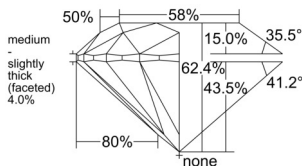

GIA®

FACSIMILE

GIA REPORT 7541737651

Verify this report at GIA.edu

GIA NATURAL DIAMOND DOSSIER®

March 03, 2026
GIA Report Number 7541737651
Shape and Cutting Style ..... Round Brilliant
Measurements ..... 4.72 - 4.76 x 2.96 mm

GRADING RESULTS

Carat Weight ..... 0.41 carat
Color Grade ..... E
Clarity Grade VVS2
Cut Grade ..... Excellent

ADDITIONAL GRADING INFORMATION

Polish ..... Excellent
Symmetry ..... Excellent
Fluorescence ..... None
Clarity Characteristics ..... Pinpoint
Inscription(s): GIA 7541737651

PROPORTIONS

GRADING SCALES

GIA COLOR SCALE	GIA CLARITY SCALE	GIA CUT SCALE	
D	FLAWLESS	EXCELLENT	
E	INTERNALLY FLAWLESS		
F		VVS₁	VERY GOOD
G	VVS₂		
H	VS₁	GOOD	
I	VS₂		
J	SI₁	FAIR	
K	SI₂		
L	I₁	POOR	
M	I₂		
N	I₃		
O			
P			
Q			
R			
S			
T			
U			
V			
W			
X			
Y			
Z