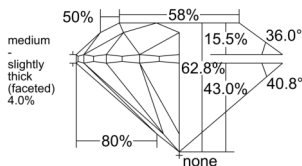

GIA®

FACSIMILE

GIA REPORT

7541736116

Verify this report at GIA.edu

GIA NATURAL DIAMOND DOSSIER®

March 02, 2026
GIA Report Number 7541736116
Shape and Cutting Style ..... Round Brilliant
Measurements ..... 5.84 - 5.89 x 3.69 mm

GRADING RESULTS

Carat Weight ..... 0.80 carat
Color Grade I
Clarity Grade S11
Cut Grade ..... Excellent

ADDITIONAL GRADING INFORMATION

Polish ..... Excellent
Symmetry ..... Excellent
Fluorescence ..... None
Clarity Characteristics..... Cloud, Feather, Cavity, Crystal
Inscription(s): GIA 7541736116

PROPORTIONS

Profile to actual proportions