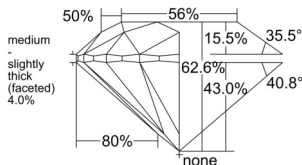

GIA®

FACSIMILE

GIA REPORT

7541735112

Verify this report at GIA.edu

GIA NATURAL DIAMOND DOSSIER®

March 02, 2026
GIA Report Number 7541735112
Shape and Cutting Style ..... Round Brilliant
Measurements ..... 4.88 - 4.92 x 3.07 mm

GRADING RESULTS

Carat Weight ..... 0.46 carat
Color Grade L
Clarity Grade VVS2
Cut Grade ..... Excellent

ADDITIONAL GRADING INFORMATION

Polish ..... Excellent
Symmetry ..... Excellent
Fluorescence ..... Strong Blue
Clarity Characteristics ..... Cloud, Feather, Pinpoint
Inscription(s): GIA 7541735112

PROPORTIONS

Profile to actual proportions

GRADING SCALES

GIA COLOR SCALE

COLORLESS	D
	E
	F
	G
	H
	I
	J
NEAR COLORLESS	K
	L
Faint	M
	N
	O
	P
Very Light	Q
	R
	S
	T
	U
	V
	W
	X
	Y
Light	Z

GIA CLARITY SCALE

FLAWLESS	INTERNAL FLAWLESS	
		FLAWLESS
VERY VERY SLIGHTLY INCLUDED	VVS₁	
	VVS₂	
VERY SLIGHTLY INCLUDED	VS₁	
	VS₂	
SLIGHTLY INCLUDED	SI₁	
	SI₂	
INCLUDED	I₁	
	I₂	
	I₃	

GIA CUT SCALE

EXCELLENT
VERY GOOD
GOOD
FAIR
POOR