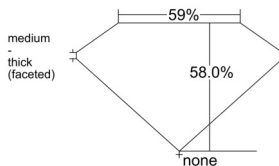

GIA®

FACSIMILE

GIA REPORT

7541732401

Verify this report at GIA.edu

GIA NATURAL DIAMOND DOSSIER®

March 05, 2026

GIA Report Number **7541732401**

Shape and Cutting Style ..... **Heart Brilliant**

Measurements ..... **5.36 x 6.35 x 3.68 mm**

GRADING RESULTS

Carat Weight ..... **0.73 carat**

Color Grade ..... **G**

Clarity Grade **VVS2**

ADDITIONAL GRADING INFORMATION

Polish ..... **Excellent**

Symmetry ..... **Very Good**

Fluorescence ..... **Faint**

Clarity Characteristics..... **Feather**

Inscription(s): GIA 7541732401

PROPORTIONS

Profile not to actual proportions

GRADING SCALES

GIA COLOR SCALE		GIA CLARITY SCALE			
COLORLESS	D	VERY VERY SLIGHTLY INCLUDED	FLAWLESS		
	E		INTERNALLY FLAWLESS		
	F	VERY SLIGHTLY INCLUDED	VVS₁		
	G		VVS₂		
	H		VS₁		
	NEAR COLORLESS	I	SLIGHTLY INCLUDED	VS₂	
		J		SI₁	
		FAINT	K	INCLUDED	SI₂
			L		I₁
			M		I₂
VERT LIGHT	N	LIGHT	I₃		
	O				
	P				
	Q				
	R