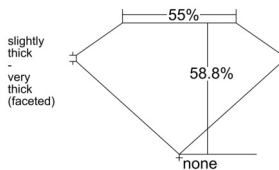

GIA®

FACSIMILE

GIA REPORT 7541722399

Verify this report at GIA.edu

GIA NATURAL DIAMOND DOSSIER®

February 27, 2026

GIA Report Number 7541722399

Shape and Cutting Style ..... Heart Brilliant

Measurements ..... 5.46 x 6.21 x 3.65 mm

GRADING RESULTS

Carat Weight ..... 0.74 carat

Color Grade ..... D

Clarity Grade VS2

ADDITIONAL GRADING INFORMATION

Polish ..... Excellent

Symmetry ..... Excellent

Fluorescence ..... None

Clarity Characteristics ..... Feather

Inscription(s): GIA 7541722399

PROPORTIONS

Profile not to actual proportions

GRADING SCALES

GIA COLOR SCALE		GIA CLARITY SCALE	
COLORLESS	D	VERY VERY SLIGHTLY INCLUDED	FLAWLESS
	E		INTERNALLY FLAWLESS
	F		VVS₁
	G		VVS₂
	H		VS₁
	I		VS₂
	J		SI₁
	K		SI₂
	L		I₁
	M		I₂
NEAR COLORLESS	N	SLIGHTLY INCLUDED	I₃
	O		
	P		
	Q		
FAINT	R	INCLUDED	
	S		
	T		
	U		
	V		
	W		
	X		
	Y		
VERT LIGHT	Z