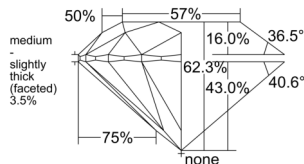

GIA®

FACSIMILE

GIA REPORT

7541703136

Verify this report at GIA.edu

GIA NATURAL DIAMOND DOSSIER®

February 26, 2026

GIA Report Number **7541703136**

Shape and Cutting Style ..... **Round Brilliant**

Measurements ..... **5.38 - 5.41 x 3.36 mm**

GRADING RESULTS

Carat Weight ..... **0.60 carat**

Color Grade ..... **L**

Clarity Grade **VVS1**

Cut Grade ..... **Excellent**

ADDITIONAL GRADING INFORMATION

Polish ..... **Excellent**

Symmetry ..... **Excellent**

Fluorescence ..... **None**

Clarity Characteristics... **Feather, Cavity, Manufacturing Remnant**

Inscription(s): **GIA 7541703136**

PROPORTIONS

Profile to actual proportions

GRADING SCALES

GIA COLOR SCALE

COLOURESS	D
	E
	F
	G
	H
	I
	J
NEAR COLOURESS	K
	L
FADING	M
	N
	O
	P
	Q
	R
	S
	T
	U
	V
	W
	X
	Y
LIGHT	Z

GIA CLARITY SCALE

FLAWLESS	VERY VERY SLIGHTLY INCLUDED	VVS₁	
			VVS₂
INTERNALLY FLAWLESS	VERY SLIGHTLY INCLUDED	VS₁	
		VS₂	
SLIGHTLY INCLUDED	INCLUDED	SI₁	
		SI₂	
INCLUDED		I₁	
		I₂	
		I₃	

GIA CUT SCALE

EXCELLENT	VERY GOOD	GOOD	FAIR	POOR