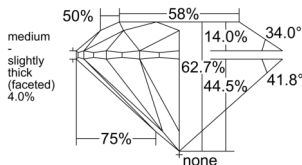

GIA®

FACSIMILE

GIA REPORT

7541679348

Verify this report at GIA.edu

GIA NATURAL DIAMOND DOSSIER®

February 23, 2026

GIA Report Number 7541679348

Shape and Cutting Style ..... Round Brilliant

Measurements ..... 4.70 - 4.72 x 2.95 mm

GRADING RESULTS

Carat Weight ..... 0.40 carat

Color Grade ..... E

Clarity Grade VS2

Cut Grade ..... Excellent

ADDITIONAL GRADING INFORMATION

Polish ..... Excellent

Symmetry ..... Excellent

Fluorescence ..... Strong Blue

Clarity Characteristics ..... Crystal

Inscription(s): GIA 7541679348

PROPORTIONS

Profile to actual proportions

GRADING SCALES

GIA COLOR SCALE

COLORLESS	D
	E
	F
	G
	H
	I
NEAR COLORLESS	J
	K
	L
FAIN	M
	N
	O
	P
VERY LIGHT	Q
	R
	S
	T
	U
	V
	W
	X
	Y
LIGHT	Z

GIA CLARITY SCALE

FLAWLESS	INTERNAL FLAWLESS	
		FLAWLESS
VERY VERY SLIGHTLY INCLUDED	VVS₁	
	VVS₂	
VERY SLIGHTLY INCLUDED	VS₁	
	VS₂	
SLIGHTLY INCLUDED	SI₁	
	SI₂	
INCLUDED	I₁	
	I₂	
	I₃	

GIA CUT SCALE

EXCELLENT
VERY GOOD
GOOD
FAIR
POOR