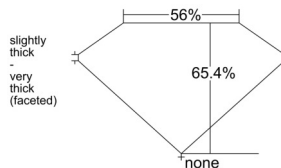

GIA®

FACSIMILE

GIA REPORT

7541675421

Verify this report at GIA.edu

GIA NATURAL DIAMOND DOSSIER®

February 19, 2026

GIA Report Number 7541675421

Shape and Cutting Style ..... Oval Brilliant

Measurements ..... 7.26 x 5.30 x 3.46 mm

GRADING RESULTS

Carat Weight ..... 0.90 carat

Color Grade ..... G

Clarity Grade SI1

ADDITIONAL GRADING INFORMATION

Polish ..... Excellent

Symmetry ..... Excellent

Fluorescence ..... Faint

Clarity Characteristics ..... Crystal, Cloud, Feather

Inscription(s): GIA 7541675421

PROPORTIONS

Profile not to actual proportions

GRADING SCALES

GIA COLOR SCALE		GIA CLARITY SCALE	
COLORLESS	D	VERY VERY SLIGHTLY INCLUDED	FLAWLESS
	E		INTERNALLY FLAWLESS
	F		VVS₁
	G		VVS₂
	H		VS₁
	I		VS₂
	J		SI₁
	K		SI₂
	L		I₁
	M		I₂
NEAR COLORLESS	N	SLIGHTLY INCLUDED	I₃
	O		
	P		
	Q		
FAINT	R		
	S		
	T		
	U		
VERY LIGHT	V		
	W		
	X		
	Y		
LIGHT	Z