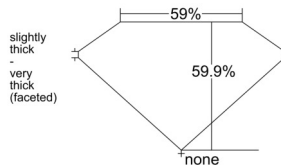

GIA®

FACSIMILE

GIA REPORT

7541672904

Verify this report at GIA.edu

GIA NATURAL DIAMOND DOSSIER®

February 20, 2026

GIA Report Number 7541672904

Shape and Cutting Style ..... Heart Brilliant

Measurements ..... 5.30 x 6.08 x 3.64 mm

GRADING RESULTS

Carat Weight ..... 0.70 carat

Color Grade ..... H

Clarity Grade VVS1

ADDITIONAL GRADING INFORMATION

Polish ..... Very Good

Symmetry ..... Very Good

Fluorescence ..... None

Clarity Characteristics ..... Feather

Inscription(s): GIA 7541672904

PROPORTIONS

Profile not to actual proportions

GRADING SCALES

GIA COLOR SCALE		GIA CLARITY SCALE			
COLORLESS	D	VERY VERY SLIGHTLY INCLUDED	FLAWLESS		
	E		INTERNALLY FLAWLESS		
	F	VERY SLIGHTLY INCLUDED	VVS₁		
	G		VVS₂		
	H		VS₁		
	NEAR COLORLESS	I	SLIGHTLY INCLUDED	VS₂	
		J		SI₁	
		FAINT	K	INCLUDED	SI₂
			L		I₁
			M		I₂
VERT LIGHT			N	INCLUDED	I₃
			O		
			P		
	Q				
LIGHT	R				
	S				
	T				
	U				
	V				
	Z