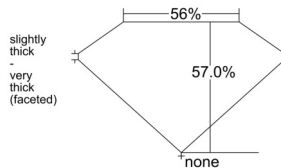

GIA®

FACSIMILE

GIA REPORT

7541672749

Verify this report at GIA.edu

GIA NATURAL DIAMOND DOSSIER®

February 19, 2026

GIA Report Number 7541672749

Shape and Cutting Style ..... Heart Brilliant

Measurements ..... 5.02 x 5.88 x 3.35 mm

GRADING RESULTS

Carat Weight ..... 0.60 carat

Color Grade ..... E

Clarity Grade VS2

ADDITIONAL GRADING INFORMATION

Polish ..... Excellent

Symmetry ..... Excellent

Fluorescence ..... Faint

Clarity Characteristics ..... Cloud, Feather

Inscription(s): GIA 7541672749

PROPORTIONS

Profile not to actual proportions

GRADING SCALES

GIA COLOR SCALE		GIA CLARITY SCALE		
NEAR COLORLESS	D	VERY VERY SLIGHTLY INCLUDED	FLAWLESS	
	E		INTERNALLY FLAWLESS	
	F	VERY SLIGHTLY INCLUDED	VVS₁	
	G		VVS₂	
	H		VS₁	
	FAINT	I	SLIGHTLY INCLUDED	VS₂
		J		SI₁
		K	INCLUDED	SI₂
		L		I₁
		M		I₂
N		I₃		
LIGHT	O			
	P			
	Q			
	R			
	S			
	T			
	U			
	V			
	W			
	X			
	Y			
	Z