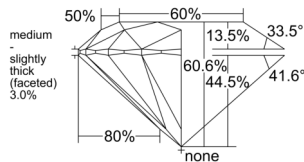

GIA®

FACSIMILE

GIA REPORT 7541659374

Verify this report at GIA.edu

GIA NATURAL DIAMOND DOSSIER®

February 18, 2026
GIA Report Number 7541659374
Shape and Cutting Style ..... Round Brilliant
Measurements ..... 5.24 - 5.27 x 3.18 mm

GRADING RESULTS

Carat Weight ..... 0.53 carat
Color Grade ..... G
Clarity Grade S11
Cut Grade ..... Excellent

ADDITIONAL GRADING INFORMATION

Polish ..... Excellent
Symmetry ..... Excellent
Fluorescence ..... None
Clarity Characteristics ..... Crystal, Feather
Inscription(s): GIA 7541659374

PROPORTIONS

Profile to actual proportions

GRADING SCALES

GIA COLOR SCALE

COLORED	D
	E
	F
	G
	H
	I
	J
NEAR COLORLESS	K
	L
Faint	M
	N
	O
	P
	Q
	R
	S
	T
	U
	V
	W
	X
	Y
Light	Z

GIA CLARITY SCALE

VERY VERY SLIGHTLY INCLUDED	FLAWLESS
	INTERNALLY FLAWLESS
VERY SLIGHTLY INCLUDED	VVS₁
	VVS₂
SLIGHTLY INCLUDED	VS₁
	VS₂
INCLUDED	S1₁
	S1₂
	I₁
	I₂
	I₃

GIA CUT SCALE

EXCELLENT
VERY GOOD
GOOD
FAIR
POOR