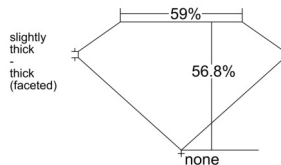

GIA®

FACSIMILE

GIA REPORT

7541645691

Verify this report at GIA.edu

GIA NATURAL DIAMOND DOSSIER®

February 16, 2026

GIA Report Number 7541645691

Shape and Cutting Style ..... Heart Brilliant

Measurements ..... 5.45 x 6.31 x 3.59 mm

GRADING RESULTS

Carat Weight ..... 0.73 carat

Color Grade ..... G

Clarity Grade VVS2

ADDITIONAL GRADING INFORMATION

Polish ..... Excellent

Symmetry ..... Excellent

Fluorescence ..... Medium Blue

Clarity Characteristics..... Feather, Cloud, Pinpoint, Indented
Natural

Inscription(s): GIA 7541645691

PROPORTIONS

Profile not to actual proportions

GRADING SCALES

GIA COLOR SCALE		GIA CLARITY SCALE			
COLORLESS	D	VERY VERY SLIGHTLY INCLUDED	FLAWLESS		
	E		INTERNALLY FLAWLESS		
	F	VERY SLIGHTLY INCLUDED	VVS₁		
	G		VVS₂		
	H		VS₁		
	NEAR COLORLESS	I	SLIGHTLY INCLUDED	VS₂	
		J		S₁	
		FAINT	K	INCLUDED	S₂
			L		I₁
			M		I₂
VERT LIGHT			N	INCLUDED	I₃
	O				
	P				
	LIGHT	Q			
		R			
		S			
T					
U					
V					
W					
X					
Y					
Z