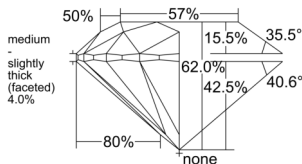

GIA®

FACSIMILE

GIA REPORT

7541631388

Verify this report at GIA.edu

GIA NATURAL DIAMOND DOSSIER®

February 13, 2026

GIA Report Number 7541631388

Shape and Cutting Style ..... Round Brilliant

Measurements ..... 4.49 - 4.53 x 2.80 mm

GRADING RESULTS

Carat Weight ..... 0.35 carat

Color Grade ..... K

Clarity Grade VVS1

Cut Grade ..... Excellent

ADDITIONAL GRADING INFORMATION

Polish ..... Excellent

Symmetry ..... Excellent

Fluorescence ..... Faint

Clarity Characteristics ..... Cloud, Pinpoint, Feather

Inscription(s): GIA 7541631388

PROPORTIONS

Profile to actual proportions

GRADING SCALES

GIA COLOR SCALE

COLOREDNESS	D
	E
	F
	G
	H
	I
	J
NEAR COLORLESS	K
	L
	M
Faint	N
	O
	P
	Q
	R
	S
	T
	U
	V
	W
	X
	Y
LIGHT	Z

GIA CLARITY SCALE

FLAWLESS	INTERNAL FLAWLESS	
		FLAWLESS
VERY VERY SLIGHTLY INCLUDED	VVS₁	
	VVS₂	
VERY SLIGHTLY INCLUDED	VS₁	
	VS₂	
SLIGHTLY INCLUDED	SI₁	
	SI₂	
INCLUDED	I₁	
	I₂	
	I₃	

GIA CUT SCALE

EXCELLENT
VERY GOOD
GOOD
FAIR
POOR