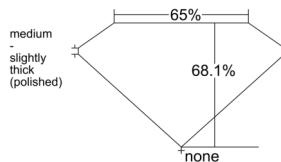

GIA®

FACSIMILE

GIA REPORT

7541628658

Verify this report at GIA.edu

GIA NATURAL DIAMOND DOSSIER®

February 16, 2026

GIA Report Number 7541628658

Shape and Cutting Style ..... Emerald Cut

Measurements ..... 5.00 x 3.50 x 2.39 mm

GRADING RESULTS

Carat Weight ..... 0.40 carat

Color Grade I

Clarity Grade VS1

ADDITIONAL GRADING INFORMATION

Polish ..... Excellent

Symmetry ..... Very Good

Fluorescence ..... Faint

Clarity Characteristics ..... Crystal, Pinpoint

Inscription(s): GIA 7541628658

PROPORTIONS

Profile not to actual proportions

GRADING SCALES

GIA COLOR SCALE		GIA CLARITY SCALE			
COLORLESS	D	VERY VERY SLIGHTLY INCLUDED	FLAWLESS		
	E		INTERNALLY FLAWLESS		
	F	VERY SLIGHTLY INCLUDED	VVS₁		
	G		VVS₂		
	H		VS₁		
	NEAR COLORLESS	I	SLIGHTLY INCLUDED	VS₂	
		J		SI₁	
		FAINT	K	INCLUDED	SI₂
			L		I₁
			M		I₂
VERT LIGHT	N		INCLUDED	I₃	
	O				
	P				
	Q				
	R				
LIGHT	S				
	T				
	U				
	V				
	W				
	X				
Y					
Z