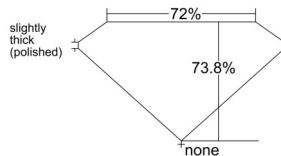

GIA®

FACSIMILE

GIA REPORT

7541616750

Verify this report at GIA.edu

GIA NATURAL DIAMOND DOSSIER®

February 12, 2026

GIA Report Number 7541616750

Shape and Cutting Style ..... Square Modified Brilliant

Measurements ..... 4.61 x 4.59 x 3.39 mm

GRADING RESULTS

Carat Weight ..... 0.60 carat

Color Grade ..... H

Clarity Grade VVS1

ADDITIONAL GRADING INFORMATION

Polish ..... Excellent

Symmetry ..... Excellent

Fluorescence ..... None

Clarity Characteristics ..... Feather, Cavity

Inscription(s): GIA 7541616750

PROPORTIONS

Profile not to actual proportions

GRADING SCALES

GIA COLOR SCALE		GIA CLARITY SCALE			
COLORLESS	D	VERY VERY SLIGHTLY INCLUDED	FLAWLESS		
	E		INTERNALLY FLAWLESS		
	F	VERY SLIGHTLY INCLUDED	VVS₁		
	G		VVS₂		
	H		VS₁		
	NEAR COLORLESS	I	SLIGHTLY INCLUDED	VS₂	
		J		SI₁	
		FAINT	K	INCLUDED	SI₂
			L		I₁
			M		I₂
VERT LIGHT	N	LIGHT	I₃		
	O				
	P				
	Q				
	R				
	S				
	T