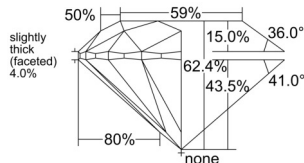

GIA®

FACSIMILE

GIA REPORT

7541606431

Verify this report at GIA.edu

GIA NATURAL DIAMOND DOSSIER®

February 09, 2026

GIA Report Number 7541606431

Shape and Cutting Style ..... Round Brilliant

Measurements ..... 5.35 - 5.38 x 3.35 mm

GRADING RESULTS

Carat Weight ..... 0.60 carat

Color Grade ..... K

Clarity Grade VVS2

Cut Grade ..... Excellent

ADDITIONAL GRADING INFORMATION

Polish ..... Excellent

Symmetry ..... Excellent

Fluorescence ..... None

Clarity Characteristics ..... Cloud, Pinpoint

Inscription(s): GIA 7541606431

PROPORTIONS

Profile to actual proportions

GRADING SCALES

GIA
COLOR
SCALE

COLOURLESS	D
	E
	F
	G
	H
	I
	J
NEAR COLOURLESS	K
	L
FAIN	M
	N
	O
	P
VERY LIGHT	Q
	R
	S
	T
	U
	V
LIGHT	W
	X
	Y
	Z

GIA
CLARITY
SCALE

	FLAWLESS
	INTERNALLY FLAWLESS
VERY VERY SLIGHTLY INCLUDED	VVS₁
	VVS₂
VERY SLIGHTLY INCLUDED	VS₁
	VS₂
SLIGHTLY INCLUDED	SI₁
	SI₂
INCLUDED	I₁
	I₂
	I₃

GIA
CUT
SCALE

	EXCELLENT
	VERY GOOD
	GOOD
	FAIR
	POOR