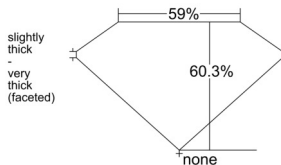

GIA®

FACSIMILE

GIA REPORT 7541597613

Verify this report at GIA.edu

GIA NATURAL DIAMOND DOSSIER®

February 06, 2026
GIA Report Number 7541597613
Shape and Cutting Style ..... Heart Brilliant
Measurements ..... 4.75 x 5.40 x 3.26 mm

GRADING RESULTS

Carat Weight ..... 0.50 carat
Color Grade ..... D
Clarity Grade VS1

ADDITIONAL GRADING INFORMATION

Polish ..... Very Good
Symmetry ..... Very Good
Fluorescence ..... Faint
Clarity Characteristics..... Crystal, Feather, Pinpoint
Inscription(s): GIA 7541597613

PROPORTIONS

Profile not to actual proportions

GRADING SCALES

GIA COLOR SCALE		GIA CLARITY SCALE			
COLORLESS	D	VERY VERY SLIGHTLY INCLUDED	FLAWLESS		
	E		INTERNALLY FLAWLESS		
	F	VERY SLIGHTLY INCLUDED	VVS₁		
	G		VVS₂		
	H		VS₁		
	NEAR COLORLESS	I	SLIGHTLY INCLUDED	VS₂	
		J		SI₁	
		FAINT	K	INCLUDED	SI₂
			L		I₁
			M		I₂
VERT LIGHT	N	INCLUDED	I₃		
	O				
	P				
	Q				
	R				
LIGHT	S				
	T				
	U				
	V				
	W				
X					
Y					
Z