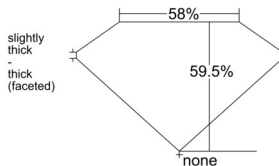

GIA®

FACSIMILE

GIA REPORT 7541590317

Verify this report at GIA.edu

GIA NATURAL DIAMOND DOSSIER®

February 05, 2026
GIA Report Number 7541590317
Shape and Cutting Style ..... Heart Brilliant
Measurements ..... 5.54 x 6.12 x 3.64 mm

GRADING RESULTS

Carat Weight ..... 0.72 carat
Color Grade ..... D
Clarity Grade VS1

ADDITIONAL GRADING INFORMATION

Polish ..... Excellent
Symmetry ..... Excellent
Fluorescence ..... Faint
Clarity Characteristics..... Crystal, Feather
Inscription(s): GIA 7541590317

PROPORTIONS

Profile not to actual proportions

GRADING SCALES

GIA COLOR SCALE		GIA CLARITY SCALE	
COLORLESS	D	VERY VERY SLIGHTLY INCLUDED	FLAWLESS
	E		INTERNALLY FLAWLESS
	F		VVS₁
	G		VVS₂
	H		VS₁
	I		VS₂
	J		SI₁
	K		SI₂
	L		I₁
	M		I₂
NEAR COLORLESS	N	SLIGHTLY INCLUDED	I₃
	O		
	P		
	Q		
FAINT	R		
	S		
	T		
	U		
VERT LIGHT	V		
	W		
	X		
	Y		
LIGHT	Z