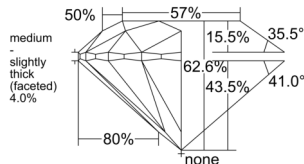

GIA®

FACSIMILE

GIA REPORT

7541589268

Verify this report at GIA.edu

GIA NATURAL DIAMOND DOSSIER®

February 04, 2026

GIA Report Number 7541589268

Shape and Cutting Style ..... Round Brilliant

Measurements ..... 4.89 - 4.92 x 3.07 mm

GRADING RESULTS

Carat Weight ..... 0.46 carat

Color Grade ..... E

Clarity Grade VS1

Cut Grade ..... Excellent

ADDITIONAL GRADING INFORMATION

Polish ..... Very Good

Symmetry ..... Excellent

Fluorescence ..... Faint

Clarity Characteristics ..... Feather, Pinpoint

Inscription(s): GIA 7541589268

PROPORTIONS

Profile to actual proportions

GRADING SCALES

GIA COLOR SCALE

COLORLESS	D
	E
	F
	G
	H
	I
	J
NEAR COLORLESS	K
	L
	M
	N
	O
	P
	Q
	R
	S
	T
	U
	V
	W
	X
	Y
LIGHT	Z

GIA CLARITY SCALE

	FLAWLESS
	INTERNALLY FLAWLESS
VERY VERY SLIGHTLY INCLUDED	VVS₁
	VVS₂
VERY SLIGHTLY INCLUDED	VS₁
	VS₂
SLIGHTLY INCLUDED	SI₁
	SI₂
	I₁
	I₂
INCLUDED	I₃

GIA CUT SCALE

	EXCELLENT
	VERY GOOD
	GOOD
	FAIR
	POOR