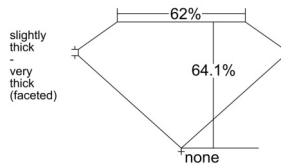

GIA®

FACSIMILE

GIA REPORT

7541579199

Verify this report at GIA.edu

GIA NATURAL DIAMOND DOSSIER®

February 05, 2026

GIA Report Number 7541579199

Shape and Cutting Style ..... Pear Brilliant

Measurements ..... 6.77 x 4.43 x 2.84 mm

GRADING RESULTS

Carat Weight ..... 0.50 carat

Color Grade ..... G

Clarity Grade VS1

ADDITIONAL GRADING INFORMATION

Polish ..... Excellent

Symmetry ..... Excellent

Fluorescence ..... Faint

Clarity Characteristics ..... Feather, Pinpoint

Inscription(s): GIA 7541579199

PROPORTIONS

Profile not to actual proportions

GRADING SCALES

GIA COLOR SCALE		GIA CLARITY SCALE			
COLORLESS	D	VERY VERY SLIGHTLY INCLUDED	FLAWLESS		
	E		INTERNALLY FLAWLESS		
	F	VERY SLIGHTLY INCLUDED	VVS₁		
	G		VVS₂		
	H		VS₁		
	NEAR COLORLESS	I	SLIGHTLY INCLUDED	VS₂	
		J		SI₁	
		FAINT	K	INCLUDED	SI₂
			L		I₁
			M		I₂
VERT LIGHT	N		LIGHT	I₃	
	O				
	P				
	Q				
	R				
	S				
LIGHT	T				
	U				
	V				
	W				
	X				
Y					
Z