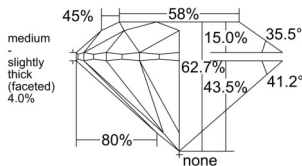

GIA®

FACSIMILE

GIA REPORT 7541567071

Verify this report at GIA.edu

GIA NATURAL DIAMOND DOSSIER®

February 03, 2026
GIA Report Number 7541567071
Shape and Cutting Style ..... Round Brilliant
Measurements ..... 4.91 - 4.95 x 3.09 mm

GRADING RESULTS

Carat Weight ..... 0.46 carat
Color Grade ..... G
Clarity Grade VVS1
Cut Grade ..... Excellent

ADDITIONAL GRADING INFORMATION

Polish ..... Excellent
Symmetry ..... Excellent
Fluorescence ..... Strong Blue
Clarity Characteristics ..... Pinpoint, Feather
Inscription(s): GIA 7541567071

PROPORTIONS

GRADING SCALES

GIA COLOR SCALE	GIA CLARITY SCALE	GIA CUT SCALE
COLOURLESS	FLAWLESS	EXCELLENT
D	INTERNALLY FLAWLESS	
E	VVS₁	VERY GOOD
F		
G	VS₁	GOOD
H		
I	SI₁	FAIR
J		
K	I₁	POOR
L		
M	I₂	
N		
O	I₃	
P		
Q		
R		
S		
T		
U		
V		
W		
X		
Y		
Z