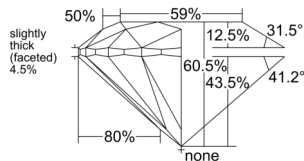

GIA®

FACSIMILE

GIA REPORT

7541562351

Verify this report at GIA.edu

GIA NATURAL DIAMOND DOSSIER®

February 03, 2026

GIA Report Number 7541562351

Shape and Cutting Style ..... Round Brilliant

Measurements ..... 4.62 - 4.65 x 2.81 mm

GRADING RESULTS

Carat Weight ..... 0.37 carat

Color Grade ..... H

Clarity Grade VS1

Cut Grade ..... Excellent

ADDITIONAL GRADING INFORMATION

Polish ..... Excellent

Symmetry ..... Excellent

Fluorescence ..... None

Clarity Characteristics..... Feather, Needle, Pinpoint

Inscription(s): GIA 7541562351

PROPORTIONS

Profile to actual proportions

GRADING SCALES

GIA COLOR SCALE

COLORED	D
	E
	F
	G
	H
	I
	J
NEAR COLORLESS	K
	L
Faint	M
	N
	O
	P
	Q
	R
	S
	T
	U
	V
	W
	X
	Y
Light	Z

GIA CLARITY SCALE

FLAWLESS	VERY VERY SLIGHTLY INCLUDED	VS₁	VS₂	VS₁	VS₂	SI₁	SI₂	I₁	I₂	I₃		
											FLAWLESS	INTERNALLY FLAWLESS

GIA CUT SCALE

EXCELLENT
VERY GOOD
GOOD
FAIR
POOR