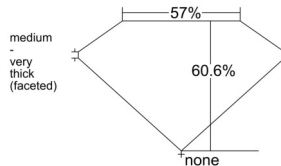

GIA®

FACSIMILE

GIA REPORT

7541558381

Verify this report at GIA.edu

GIA NATURAL DIAMOND DOSSIER®

January 31, 2026

GIA Report Number **7541558381**

Shape and Cutting Style ..... **Heart Brilliant**

Measurements ..... **5.59 x 6.71 x 4.07 mm**

GRADING RESULTS

Carat Weight ..... **0.90 carat**

Color Grade ..... **I**

Clarity Grade **VVS2**

ADDITIONAL GRADING INFORMATION

Polish ..... **Excellent**

Symmetry ..... **Excellent**

Fluorescence ..... **Faint**

Clarity Characteristics..... **Cloud, Feather, Pinpoint**

Inscription(s): GIA 7541558381

PROPORTIONS

Profile not to actual proportions

GRADING SCALES

GIA COLOR SCALE		GIA CLARITY SCALE			
COLORLESS	D	VERY VERY SLIGHTLY INCLUDED	FLAWLESS		
	E		INTERNALLY FLAWLESS		
	F	VERY SLIGHTLY INCLUDED	VVS₁		
	G		VVS₂		
	H		VS₁		
	NEAR COLORLESS	I	SLIGHTLY INCLUDED	VS₂	
		J		SI₁	
		FAINT	K	INCLUDED	SI₂
			L		I₁
			M		I₂
VERT LIGHT	N	LIGHT	I₃		
	O				
	P				
	Q				
	R				
	S				
	T