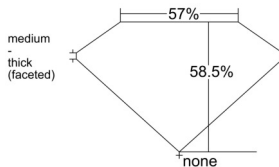

GIA®

FACSIMILE

GIA REPORT 7541553626

Verify this report at GIA.edu

GIA NATURAL DIAMOND DOSSIER®

January 31, 2026
GIA Report Number 7541553626
Shape and Cutting Style ..... Heart Brilliant
Measurements ..... 5.07 x 5.91 x 3.45 mm

GRADING RESULTS

Carat Weight ..... 0.61 carat
Color Grade I
Clarity Grade VVS1

ADDITIONAL GRADING INFORMATION

Polish ..... Excellent
Symmetry ..... Very Good
Fluorescence ..... Medium Blue
Clarity Characteristics ..... Cavity, Feather
Inscription(s): GIA 7541553626

PROPORTIONS

Profile not to actual proportions

GRADING SCALES

GIA COLOR SCALE		GIA CLARITY SCALE			
COLORLESS	D	VERY VERY SLIGHTLY INCLUDED	FLAWLESS		
	E		INTERNALLY FLAWLESS		
	F		VVS₁		
	NEAR COLORLESS	G	VERY SLIGHTLY INCLUDED	VVS₂	
		H		VS₁	
		FANT	I	SLIGHTLY INCLUDED	VS₂
			J		SI₁
	K		SI₂		
	VERT LIGHT		L	INCLUDED	I₁
			M		I₂
N			I₃		
O					
P					
Q					
R					
LIGHT	S				
	T				
	U				
	V				
	W				
	X				
Y					
Z