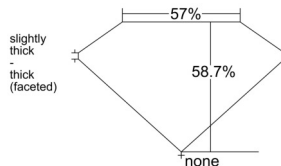

GIA®

FACSIMILE

GIA REPORT

7541546804

Verify this report at GIA.edu

GIA NATURAL DIAMOND DOSSIER®

January 31, 2026
GIA Report Number 7541546804
Shape and Cutting Style ..... Heart Brilliant
Measurements ..... 5.69 x 6.74 x 3.96 mm

GRADING RESULTS

Carat Weight ..... 0.92 carat
Color Grade ..... F
Clarity Grade S11

ADDITIONAL GRADING INFORMATION

Polish ..... Excellent
Symmetry ..... Excellent
Fluorescence ..... None
Clarity Characteristics ..... Crystal, Cloud
Inscription(s): GIA 7541546804

PROPORTIONS

Profile not to actual proportions

GRADING SCALES

GIA COLOR SCALE		GIA CLARITY SCALE	
COLORLESS	D	VERY VERY SLIGHTLY INCLUDED	FLAWLESS
	E		INTERNALLY FLAWLESS
	F		VVS₁
	G		VVS₂
	H		VS₁
	I		VS₂
	J		S1₁
	K		S1₂
	L		I₁
	M		I₂
NEAR COLORLESS	N	SLIGHTLY INCLUDED	I₃
	O		
	P		
	Q		
FAINT	R		
	S		
	T		
	U		
VERT LIGHT	V		
	W		
	X		
	Y		
LIGHT	Z