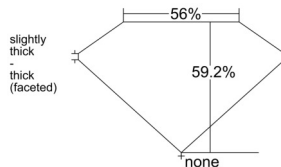

GIA®

FACSIMILE

GIA REPORT

7541545519

Verify this report at GIA.edu

GIA NATURAL DIAMOND DOSSIER®

January 30, 2026

GIA Report Number 7541545519

Shape and Cutting Style ..... Heart Brilliant

Measurements ..... 5.63 x 6.50 x 3.85 mm

GRADING RESULTS

Carat Weight ..... 0.84 carat

Color Grade ..... E

Clarity Grade VS1

ADDITIONAL GRADING INFORMATION

Polish ..... Excellent

Symmetry ..... Excellent

Fluorescence ..... None

Clarity Characteristics..... Cloud, Crystal, Feather, Needle

Inscription(s): GIA 7541545519

PROPORTIONS

Profile not to actual proportions

GRADING SCALES

GIA COLOR SCALE		GIA CLARITY SCALE			
COLORLESS	D	VERY VERY SLIGHTLY INCLUDED	FLAWLESS		
	E		INTERNALLY FLAWLESS		
	F		VVS₁		
	G		VVS₂		
	NEAR COLORLESS	H	VERY SLIGHTLY INCLUDED	VS₁	
		I		VS₂	
		FAINT	J	SLIGHTLY INCLUDED	SI₁
			K		SI₂
	L		I₁		
	M		I₂		
N	I₃				
P					
VERT LIGHT	Q	INCLUDED			
	R				
	S				
	T				
	U				
	V				
LIGHT	W				
	X				
	Y				
	Z