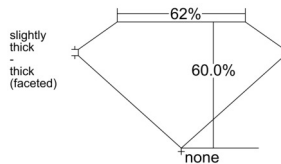

GIA®

FACSIMILE

GIA REPORT

7541537814

Verify this report at GIA.edu

GIA NATURAL DIAMOND DOSSIER®

January 30, 2026
GIA Report Number 7541537814
Shape and Cutting Style ..... Oval Brilliant
Measurements ..... 6.37 x 4.51 x 2.71 mm

GRADING RESULTS

Carat Weight ..... 0.50 carat
Color Grade ..... E
Clarity Grade VS1

ADDITIONAL GRADING INFORMATION

Polish ..... Excellent
Symmetry ..... Very Good
Fluorescence ..... Strong Blue
Clarity Characteristics ..... Crystal, Pinpoint
Inscription(s): GIA 7541537814

PROPORTIONS

Profile not to actual proportions

GRADING SCALES

GIA COLOR SCALE		GIA CLARITY SCALE			
COLORLESS	D	VERY VERY SLIGHTLY INCLUDED	FLAWLESS		
	E		INTERNALLY FLAWLESS		
	F	VERY SLIGHTLY INCLUDED	VS₁		
	G		VS₂		
	H		VS₁		
	NEAR COLORLESS	I	SLIGHTLY INCLUDED	VS₂	
		J		SI₁	
		FAINT	K	INCLUDED	SI₂
			L		I₁
			M		I₂
VERT LIGHT	N	LIGHT	I₃		
	O				
	P				
	Q				
	R