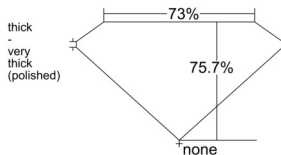

GIA®

FACSIMILE

GIA REPORT 7541530868

Verify this report at GIA.edu

GIA NATURAL DIAMOND DOSSIER®

January 29, 2026
GIA Report Number 7541530868
Shape and Cutting Style ..... Square Modified Brilliant
Measurements ..... 4.54 x 4.53 x 3.43 mm

GRADING RESULTS

Carat Weight ..... 0.61 carat
Color Grade ..... G
Clarity Grade VS1

ADDITIONAL GRADING INFORMATION

Polish ..... Excellent
Symmetry ..... Very Good
Fluorescence ..... None
Clarity Characteristics ..... Cloud, Needle
Inscription(s): GIA 7541530868

PROPORTIONS

Profile not to actual proportions

GRADING SCALES

GIA COLOR SCALE		GIA CLARITY SCALE			
COLORLESS	D	VERY VERY SLIGHTLY INCLUDED	FLAWLESS		
	E		INTERNALLY FLAWLESS		
	F	VERY SLIGHTLY INCLUDED	VVS₁		
	G		VVS₂		
	H		VS₁		
	NEAR COLORLESS	I	SLIGHTLY INCLUDED	VS₂	
		J		SI₁	
		FAINT	K	INCLUDED	SI₂
			L		I₁
			M		I₂
VERT LIGHT	N	LIGHT	I₃		
	O				
	P				
	Q				
	R				
	S				
	T