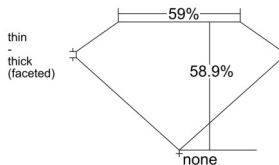

GIA®

FACSIMILE

GIA REPORT 7541529506

Verify this report at GIA.edu

GIA NATURAL DIAMOND DOSSIER®

January 29, 2026
GIA Report Number 7541529506
Shape and Cutting Style ..... Heart Brilliant
Measurements ..... 5.50 x 6.12 x 3.61 mm

GRADING RESULTS

Carat Weight ..... 0.70 carat
Color Grade ..... K
Clarity Grade VS1

ADDITIONAL GRADING INFORMATION

Polish ..... Excellent
Symmetry ..... Excellent
Fluorescence ..... Faint
Clarity Characteristics ..... Feather
Inscription(s): GIA 7541529506

PROPORTIONS

Profile not to actual proportions

GRADING SCALES

GIA COLOR SCALE		GIA CLARITY SCALE	
COLORLESS	D	VERY VERY SLIGHTLY INCLUDED	FLAWLESS
	E		INTERNALLY FLAWLESS
	F		VVS₁
	G		VVS₂
	H		VS₁
	I		VS₂
	J		SI₁
	K		SI₂
	L		I₁
	M		I₂
NEAR COLORLESS	N	SLIGHTLY INCLUDED	I₃
	O		
	P		
	Q		
FAINT	R		
	S		
	T		
	U		
VERT LIGHT	V		
	W		
	X		
	Y		
LIGHT	Z